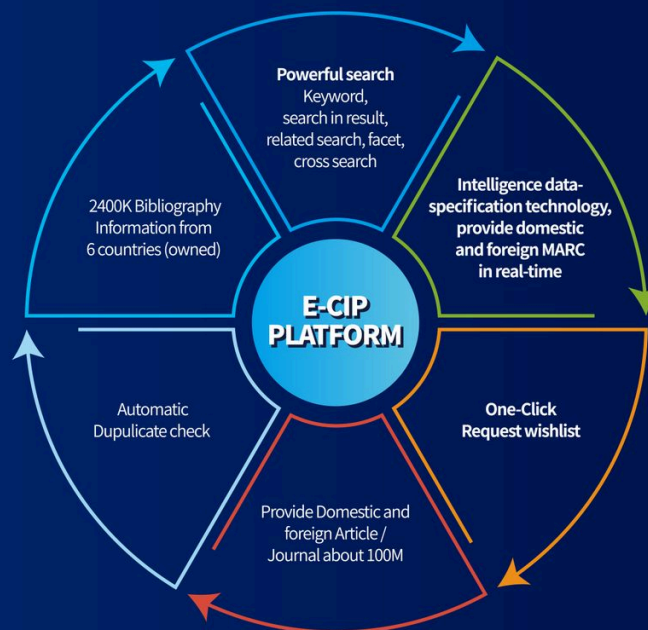

BETH

**BETH Bulletin
2024**

No 02

Hannie Riley and Jussi Hyvärinen

Conference 24
Premier Sponsor

Introduce E-CIP and MARC

Real-time MARC solution function

Generating Book MARC in real time

Rapid and convenient of MARC

Improving the efficiency of librarian's work